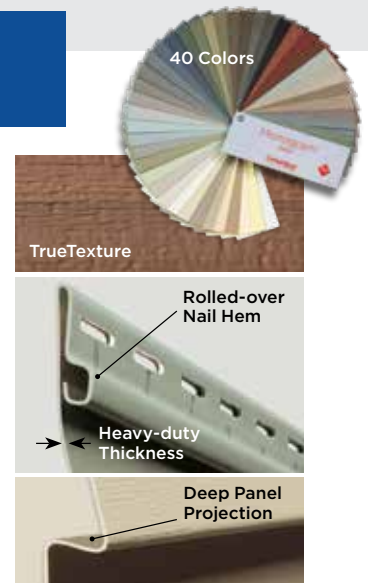

## SUPERIOR APPEARANCE

– REPLICATES NATURAL WOOD CRAFTSMANSHIP

CertainTeed Monogram siding replicates natural wood craftsmanship to look like real cedar. Its deep panel projection and heavy duty thickness optimizes the look and performance.

<b>TrueTexture™ Woodgrain</b>	Natural cedar clapboard appearance <b>Most authentic woodgrain in the industry</b>
<b>3/4" Panel Projection</b>	Straighter on wall appearance / enhanced shadow lines
<b>RigidForm® 210 (.092" rolled-over nail hem)</b>	Straighter on the wall appearance
<b>.046 Panel Thickness</b>	Hides imperfections in walls
<b>Widest Color Selection (40 Colors)</b>	Color choices to meet homeowner preferences