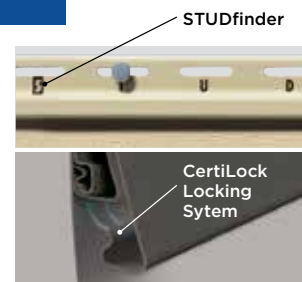

## ENGINEERED INSTALLATION

– FACILIATES EASIER AND SECURE INSTALLATION

CertainTeed Monogram siding features ensure proper nailing to wood studs and a secure fit to improve installation performance.

<b>STUDfinder™ Technology</b>	Easily locate studs / <b>fast and accurate installation</b>
<b>CertiLock™ Technology</b>	Snaps tight for a secure fit / fast and accurate installation